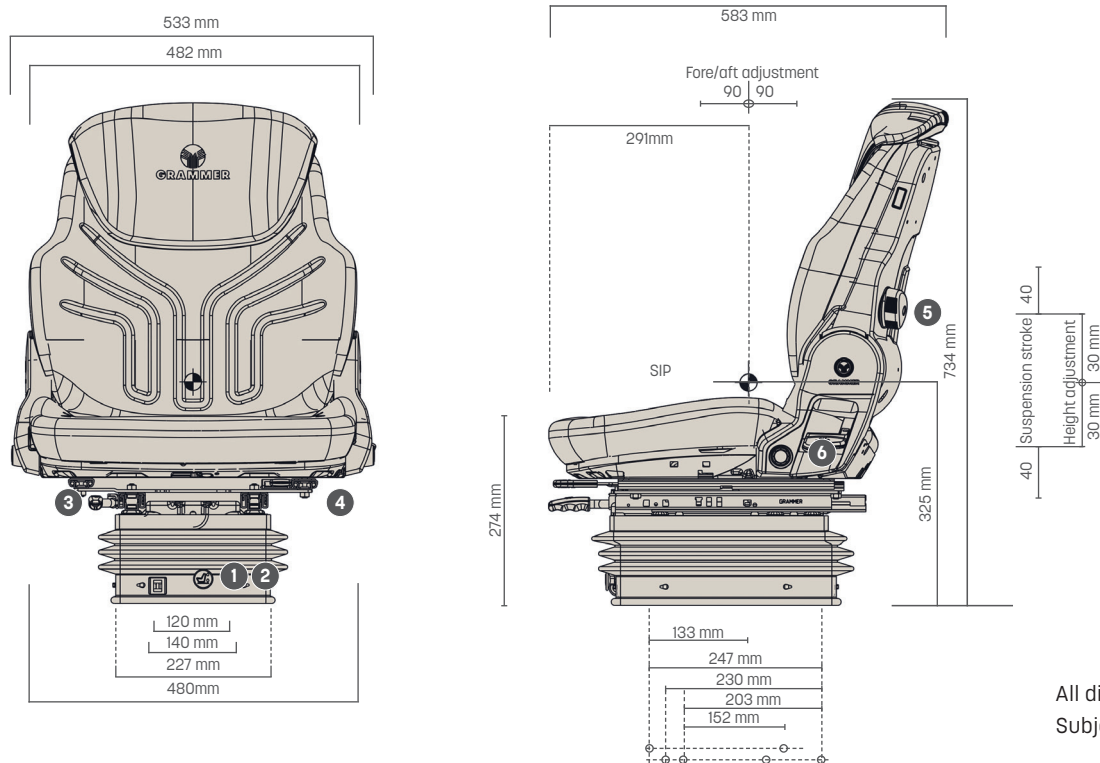

The product shown may differ from standard configuration.

COMPACTO® COMFORT W

Compact Seat with Pneumatic Suspension

COMPACTO® COMFORT W

Technical data

Compact Seat

The Compacto Comfort W delivers the high comfort and convenience that are typical of suspension seats from GRAMMER. It is very easy to set: the pneumatic suspension features combined weight and height adjustment. By consulting an easy-to-read display, the user can make sure that enough suspension stroke will always be available, regardless of his or her weight.

Features

COMPACTO® COMFORT W		COMPACTO® COMFORT W	
ARTICLE NO.		5	Lumbar support, mechanical
Fabric	1288538	6	Adjustable backrest angle
Imitation leather	1047335		Seat cushion width
			480 mm
STANDARD FEATURES		OPTIONAL FEATURES	
Air suspension, with 12 V compressor	●	Armrests, 65 mm x 270 mm	○
Suspension stroke, 80 mm	●	Restraint system	○
1 Weight adjustment, 50 - 130 kg	●	Backrest extension, insertable	○
2 Height adjustment, 60 mm, infinite (air-assisted)	●	Seat heating	○
3 Fore/aft adjustment	●	Operator presence switch (OPS)	○
4 Fore/aft isolator	●		

Measurements (Installation dimensions)

● STANDARD FEATURES ○ OPTIONAL FEATURES

All dimensions in mm.
Subject to technical changes.